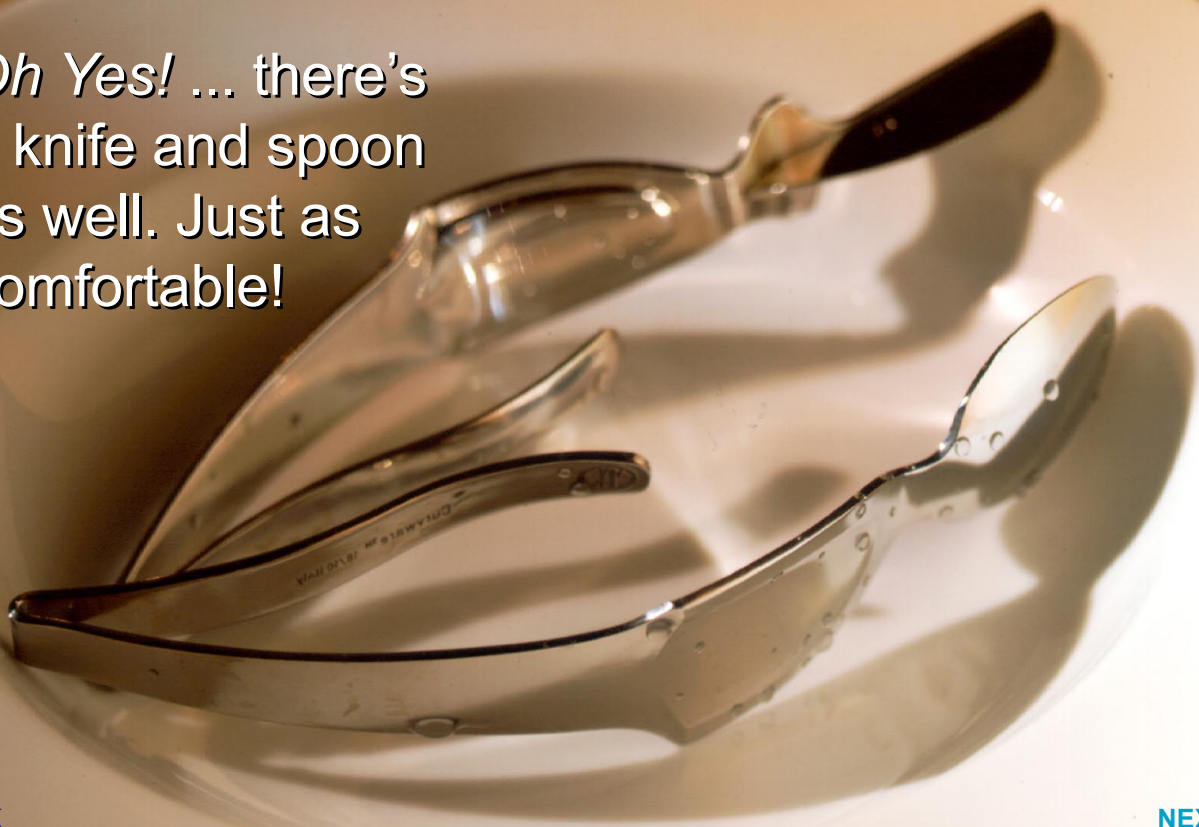

The most comfortable fork ...

... on the planet!

CURVWARE

“Experience the comfort ...

... enjoy the food!”

*Oh Yes! ... there's
a knife and spoon
as well. Just as
comfortable!*

*i*ndex page

Corporate Mission

- The Luxury Alternative
- The Catering Connection
- Unique Table Settings

Product Benefits

- Effortless Operations
- Washing & Storage

Media Coverage

A MODERN SOLUTION FOR A MODERN WORLD

A luxury alternative to old-fashioned flatware, Curvware represents a lifestyle change. They are a milestone in the development of eating utensils. Unlike conventional flatware, each piece is individually hand-crafted by Italian artisans of the highest grade stainless steel (18/10) and silver-plate. Curvware's superior patented design sets a **New Standard in luxury**, comfort and practicality in the dining experience.