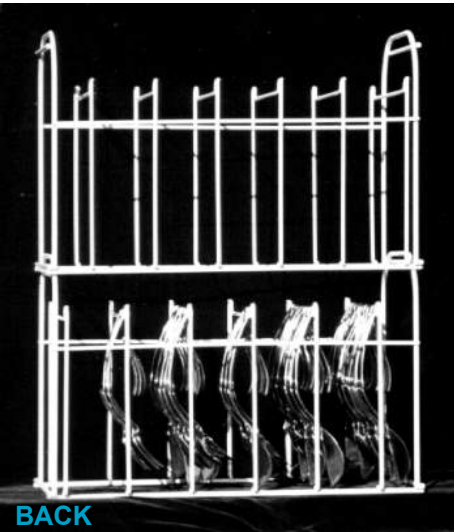

Improved Hygiene: With a single pass through the dish washer, Curvware will come out perfectly sterile. See the racks here ([washing system](#)).

SETTING UP - GATHERING - WASHING - STORING ... has never been easier.

Curvware™ doesn't 'nest'. Hanging vertically, Curvware takes advantage of the vertical spray which cleans them in one pass compared to numerous passes to clean flatware. The racks eliminate the need for bins and storage trays.

***Wash 360 pieces
in a single pass!***

Fast Collection Fast Washing Fast Storage

Two of the epoxy coated racks fit side by side in the standard dishwasher tray. Each rack holds 30 sets of Curvware. In the configuration to the left and above the racks are loaded by bussers and washed without ever being touched by kitchen staff. After drying they can be taken directly to a wait station.