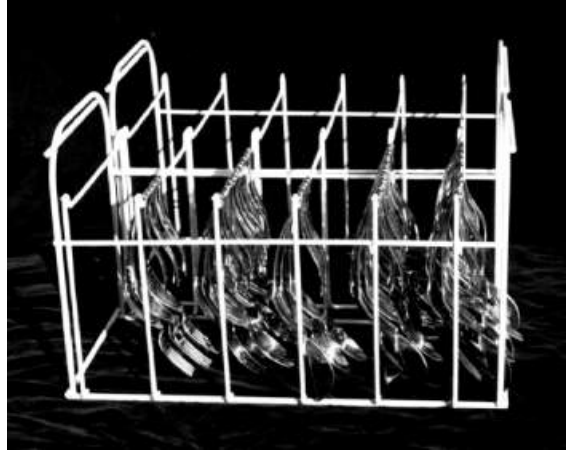

BACK OF THE HOUSE

Reduced Labor: Our [proprietary rack](#) makes it simple to collect, sort and wash the Curvware utensils. No pre-soaking or sorting. A many stage operation is reduced to one! It won't be the reason you put Curvware on the tables, but the staff will love them!

Improved Hygiene: With a single pass through the dish washer, Curvware will come out perfectly sterile. See the racks here ([washing system](#)).

SETTING UP - GATHERING - WASHING - STORING ... has never been easier.

Curvware™ doesn't 'nest'. Hanging vertically, Curvware takes advantage of the vertical spray which cleans them in one pass compared to numerous passes to clean flatware. The racks eliminate the need for bins and storage trays.

***Wash 360 pieces
in a single pass!***

Fast Collection Fast Washing Fast Storage

Two of the epoxy coated racks fit side by side in the standard dishwasher tray. Each rack holds 30 sets of Curvware. In the configuration to the left and above the racks are loaded by bussers and washed without ever being touched by kitchen staff. After drying they can be taken directly to a wait station.